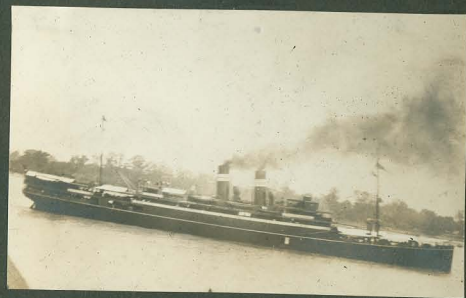

Bombay

Kamakura

Suez Canal

Gibraltar

Seaside

Seaside

S.S. Indian Prince

R.M.S. Arankola

S. S. Calby Castle
J. Louis Robinson

Cosman Prince
Matic Prince

and Eric

R.M.S. Elro.
Conca
Chile

*Annual photo
S. M. S. M. S.*

9. 10. 1910

SS Lapland

Monte Carlo

SS Ellarton

S S Elliston

Members of Besseggen crew have coffee at Seamen's institute

October 15 - 1927

S.S. Besseggen, Norwegian, met by S.S. Paris

in New York harbor

(Taken in Apprentices' Room)